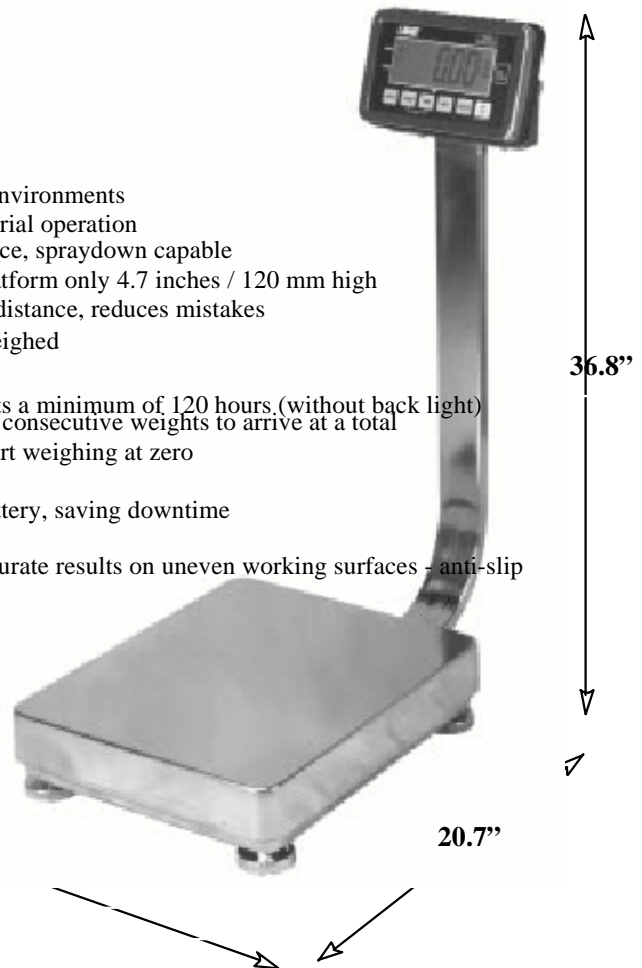

- All stainless steel housing and pan Easy to clean for food processing or harsh environments
- Heavy duty construction Will withstand harsh industrial operation
- Sealed electronics. Waterproof tactile keypad Improved water and dust resistance, spraydown capable
- Low profile Easy to load and unload platform only 4.7 inches / 120 mm high
- Large LCD display with wide angle viewing Easy to see weight values from a distance, reduces mistakes
- Extendable pillar (another 5.5 inches / 140 mm) Enables bulky objects to be weighed
- Reads in kilograms, pounds and pounds : ounces Flexibility of operation
- Built-in rechargeable battery or external power adaptor Portability - battery lasts a minimum of 120 hours (without back light)
- Accumulation function Allows you to add together consecutive weights to arrive at a total
- Zero tracking Assures that you always start weighing at zero
- Automatic power save Conserves battery power
- Low battery indicator Alerts you to charge the battery, saving downtime
- Auto-calibration function Ensures accuracy
- Adjustable stainless steel feet with rubber inserts Balance remains level for accurate results on uneven working surfaces - anti-slip
- Indicator rotates through 135 degrees Enables viewing from all angles