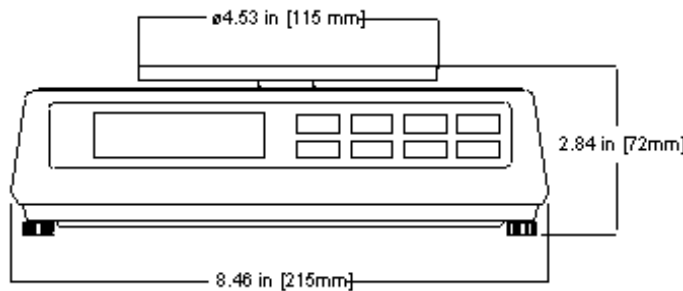

Display— 6-digit, 7-segment, (LCD) Liquid Crystal Display.

Feet— Non-skid hard rubber.

Optional Draft Shield— For use when more accurate weighing is required.

Specifications

Resolution— 1:500,000 *internal*, 1:30,000 *weighing*.

Counting Capacity— 999,999

Units of Measure— g / lb / oz / ct / ozt / dwt / pcs / gn / custom units / percentage.

Power — AC adapter- 9VDC,500mA (Included)
(6- AA batteries not included)

Operating Temperature— 32° F to 104° F

Shipping Weight— 6 lb

Model	Capacity x Resolution								Size
304BP-300	300g x 0.01g	0.7 lb x 0.00005 lb	11 oz x 0.0005 oz	500ct x 0.05ct	4630 gn x 0.2 gn	10 ozt x 0.0005 ozt	193 dwt x 0.02 dwt	4.53" dia. (round)	
304BP-600	600g x 0.02g	1.3 lb x 0.00005 lb	21 oz x 0.001 oz	3000ct x 0.1ct	9260 gn x 0.5 gn	20 ozt x 0.001 ozt	386 dwt x 0.02 dwt	4.53" dia. (round)	
304BP-1500	1500g x 0.05g	3.3 lb x 0.0002 lb	53 oz x 0.002 oz	7500 ct x 0.5 ct	23149 gn x 1 gn	48 ozt x 0.002 ozt	965 dwt x 0.05 dwt	4.53" dia. (round)	
304BP-3000	3000g x 0.1g	6.6 lb x 0.0005 lb	106 oz x 0.01 oz	15000 ct x 0.5 ct	46297 gn x 2 gn	96 ozt x 0.01 ozt	1929 dwt x 0.2 dwt	4.53" dia. (round)	