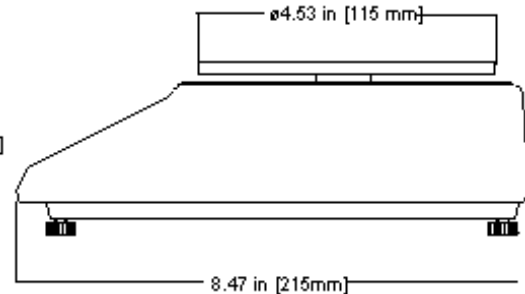

Display— 6-digit, 7-segment, (LCD) Liquid Crystal Display.

Feet— Non-skid hard rubber.

Optional Draft Shield— For use when more accurate weighing is required.

Specifications

Resolution— 1:500,000 *internal*, 1:30,000 *weighing*.

Counting Capacity— 999,999

Units of Measure— g / lb / oz / ct / ozt / dwt / pcs / gn / custom units / percentage.

Power — AC adapter- 9VDC,500mA (Included)
(6- AA batteries not included)

Operating Temperature— 32° F to 104° F

Shipping Weight— 6 lb

Model	Capacity x Resolution								Size
304BP-300	300g x 0.01g	0.7 lb x 0.00005 lb	11 oz x 0.0005 oz	500ct x 0.05ct	4630 gn x 0.2 gn	10 ozt x 0.0005 ozt	193 dwt x 0.02 dwt	4.53" dia. (round)	
304BP-600	600g x 0.02g	1.3 lb x 0.00005 lb	21 oz x 0.001 oz	3000ct x 0.1ct	9260 gn x 0.5 gn	20 ozt x 0.001 ozt	386 dwt x 0.02 dwt	4.53" dia. (round)	
304BP-1500	1500g x 0.05g	3.3 lb x 0.0002 lb	53 oz x 0.002 oz	7500 ct x 0.5 ct	23149 gn x 1 gn	48 ozt x 0.002 ozt	965 dwt x 0.05 dwt	4.53" dia. (round)	
304BP-3000	3000g x 0.1g	6.6 lb x 0.0005 lb	106 oz x 0.01 oz	15000 ct x 0.5 ct	46297 gn x 2 gn	96 ozt x 0.01 ozt	1929 dwt x 0.2 dwt	4.53" dia. (round)	