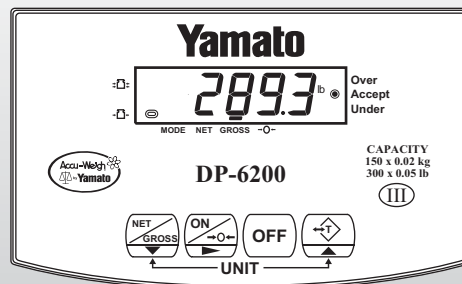

Specifications

Model	DP-6200	
Accuracy Class	Class III 3000 Divisions	
Certificate of Conformance #	03-002	
Capacity and Division	Decimal Pound	Decimal Kilogram
	60 lb x 0.02 lb	30 kg x 0.01 kg
	150 lb x 0.05 lb	60 kg x 0.02 kg
	300 lb x 0.1 lb	150 kg x 0.05 kg
Pound/Ounce NOT Legal for Trade	Pound / Ounce	Continuous Ounce
	60 lb x 0.5 oz	960 oz x 0.5 oz
	150 lb x 1 oz	2400 oz x 1 oz
	300 lb x 2 oz	4800 oz x 2 oz
Weighing System	Strain Gauge Load Cell	
Platform	13.8 x 19.7 (350 x 500); Stainless Steel	
Indicator	Liquid Crystal Display: 5 Digits plus indicators Character size: 0.9 x 0.5 (23 x 12)	
Power Supply	9 Volt DC; 6 "D" size batteries (not included)	
Battery Life	600 Hours of Continuous Use (alkaline batteries)	
Operating Temp.	23°F ~ 95°F (-5°C ~ 35°C)	
Shipping Weight	37 lb (17 kg)	

All weights and dimensions are approximate. Dimensions are given in inches and (millimeters).