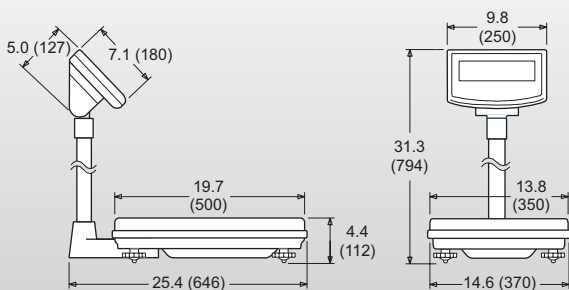

Features

- ◆ Large LCD Display
- ◆ Over/Under Indicator
- ◆ Stainless Steel Platform
- ◆ Automatic Zero Setting Mechanism
- ◆ Initial Zero Setting Mechanism
- ◆ Preset or Push Button Tare
- ◆ Battery Operation
- ◆ Auto Shut-Off
- ◆ NEMA 4 Water Rating (when battery operated)
- ◆ Legal-for-Trade
- ◆ USDA Accepted
- ◆ Tilttable and Rotatable Indicator
- ◆ Push Button Keys
 - On, Off, Tare, Net/Gross, Clear, and LB/KG Unit Toggle
- ◆ LCD Indicators
 - Net/Gross, Stable, Tare, Center of Zero, Low Battery, & Over/Under

Options

- ◆ AC Adaptor
- ◆ RS-232C

Tilttable Display

Applications

An excellent, easy-to-use, digital scale for general purpose weighing and accurate check-weighing. The DP-6200's large display makes it easy to read from any angle or distance.

Specifications

Model	DP-6200	
Accuracy Class	Class III 3000 Divisions	
Certificate of Conformance #	03-002	
Capacity and Division	Decimal Pound	Decimal Kilogram
	60 lb x 0.02 lb	30 kg x 0.01 kg
	150 lb x 0.05 lb	60 kg x 0.02 kg
	300 lb x 0.1 lb	150 kg x 0.05 kg
<div style="border: 1px solid black; padding: 2px; display: inline-block;"> Pound/Ounce NOT Legal for Trade </div>	Pound / Ounce	Continuous Ounce
	60 lb x 0.5 oz	960 oz x 0.5 oz
	150 lb x 1 oz	2400 oz x 1 oz
	300 lb x 2 oz	4800 oz x 2 oz
Weighing System	Strain Gauge Load Cell	
Platform	13.8 x 19.7 (350 x 500); Stainless Steel	
Indicator	Liquid Crystal Display: 5 Digits plus indicators Character size: 0.9 x 0.5 (23 x 12)	
Power Supply	9 Volt DC; 6 "D" size batteries (not included)	
Battery Life	600 Hours of Continuous Use (alkaline batteries)	
Operating Temp.	23°F ~ 95°F (-5°C ~ 35°C)	
Shipping Weight	37 lb (17 kg)	

All weights and dimensions are approximate. Dimensions are given in inches and (millimeters).

SOLD BY:

Universal Scale Service
 7980 Mill Station Rd
 Sebastopol, CA 95472
 Ph : (707) 829-8482
 (800) 578-7948
 Fx : (707) 829-3925