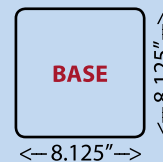

Featuring both push button and keypad tare, 115 or 230 volt power, the PC-6 works the way you do. The smooth lines of the molded poly enclosure, lift-off stainless steel commodity tray, and sealed membrane keypad make cleaning quick and easy.