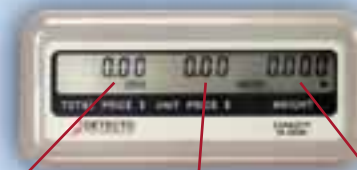

The PC-6 is less than nine inches square, so it doesn't take up valuable counter space in stores and fits easily in kiosks or vendor carts.

Featuring both push button and keypad tare, 115 or 230 volt power, the PC-6 works the way you do. The smooth lines of the molded poly enclosure, lift-off stainless steel commodity tray, and sealed membrane keypad make cleaning quick and easy.

Position the display where it works best for you and your customer - the back, either side of the platform, or remove it from the scale and mount it on the wall.

The sharp LCD display provides weight, unit price, and total price together on one line and is mounted four inches above the tray for easy viewing.